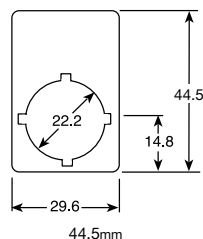

Legend plates for pushbuttons 22mm

22mm Blank fixed legend plates

Of silverygrey aluminum

Size	Catalog No.	List Price
39mm H	SK 615 540-1	\$ 3.00
44.5mm H	SK 615 541-1	

22mm Engraved fixed legend plates, with text ①

Of silverygrey aluminum

Text	Catalog No.	List Price
English		
Close	SK 615 552-13	\$ 3.00
Down	SK 615 552-14	
Emergency stop	SK 615 552-15	
Fast	SK 615 552-16	
Forward	SK 615 552-17	
In	SK 615 550-29	
Inching	SK 615 552-18	
Jog	SK 615 552-JO	
Left	SK 615 552-39	
Lower	SK 615 552-20	
Off	SK 615 552-21	
On	SK 615 552-22	
Open	SK 615 552-23	
Out	SK 615 552-24	
Raise	SK 615 552-25	
Reset	SK 615 552-27	
Reverse	SK 615 552-28	
Right	SK 615 552-40	
Run	SK 615 552-29	
Slow	SK 615 552-30	
Start	SK 615 550-44	
Stop	SK 615 552-31	
Up	SK 615 552-32	

Legend plates without or with customer-selected text

Of aluminum

Number of operations	Max number of characters per line	Dimensions			Without text Catalog No.	List Price
		A	L	C		
1	7	-	29.6	23.6	SK 615 545-1	\$ 6.00
2	20	30.5	60	54	SK 615 545-2	
2	24	40	70	64	SK 615 545-3	
3	33	30.5	90	84	SK 615 545-4	
3	42	40	110	104	SK 615 545-5	

① Text height 3 mm.

Legend plates for 3 position selector switches 22mm

H = 39 mm

H = 39 mm

H = 44.5 mm

Engraved fixed legend plates, with symbols ①

Of silvergrey aluminum

Symbol/Text