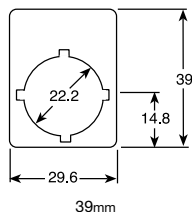

Legend plates for pushbuttons 22mm

22mm Blank fixed legend plates

Of silverygrey aluminum

Size	Catalog No.	List Price
39mm H	SK 615 540-1	\$ 3.00
44.5mm H	SK 615 541-1	

22mm Engraved fixed legend plates, with text ①

Of silverygrey aluminum

Text	Catalog No.	List Price
English		
Close	SK 615 552-13	\$ 3.00
Down	SK 615 552-14	
Emergency stop	SK 615 552-15	
Fast	SK 615 552-16	
Forward	SK 615 552-17	
In	SK 615 550-29	
Inching	SK 615 552-18	
Jog	SK 615 552-JO	
Left	SK 615 552-39	
Lower	SK 615 552-20	
Off	SK 615 552-21	
On	SK 615 552-22	
Open	SK 615 552-23	
Out	SK 615 552-24	
Raise	SK 615 552-25	
Reset	SK 615 552-27	
Reverse	SK 615 552-28	
Right	SK 615 552-40	
Run	SK 615 552-29	
Slow	SK 615 552-30	
Start	SK 615 550-44	
Stop	SK 615 552-31	
Up	SK 615 552-32	

Legend plates without or with customer-selected text

Of aluminum

Number of operations	Max number of characters per line	Dimensions			Without text Catalog No.	List Price
		A	L	C		
1	7	-	29.6	23.6	SK 615 545-1	\$ 6.00
2	20	30.5	60	54	SK 615 545-2	
2	24	40	70	64	SK 615 545-3	
3	33	30.5	90	84	SK 615 545-4	
3	42	40	110	104	SK 615 545-5	

① Text height 3 mm.

Legend plates for 3 position selector switches 22mm

H = 39 mm

H = 39 mm

H = 44.5 mm

Engraved fixed legend plates, with symbols ①

Of silvergrey aluminum

Symbol/Text