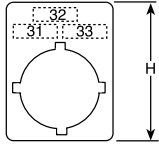

Legend plates for pushbuttons 22mm

22mm Blank fixed legend plates

Of silverygrey aluminum

Size	Catalog No.	List Price
39mm H	SK 615 540-1	\$ 3.00
44.5mm H	SK 615 541-1	

22mm Engraved fixed legend plates, with text ①

Of silverygrey aluminum

Text	Catalog No.	List Price
English		
Close	SK 615 552-13	\$ 3.00
Down	SK 615 552-14	
Emergency stop	SK 615 552-15	
Fast	SK 615 552-16	
Forward	SK 615 552-17	
In	SK 615 550-29	
Inching	SK 615 552-18	
Jog	SK 615 552-JO	
Left	SK 615 552-39	
Lower	SK 615 552-20	
Off	SK 615 552-21	
On	SK 615 552-22	
Open	SK 615 552-23	
Out	SK 615 552-24	
Raise	SK 615 552-25	
Reset	SK 615 552-27	
Reverse	SK 615 552-28	
Right	SK 615 552-40	
Run	SK 615 552-29	
Slow	SK 615 552-30	
Start	SK 615 550-44	
Stop	SK 615 552-31	
Up	SK 615 552-32	

Legend plates without or with customer-selected text

Of aluminum

Number of operations	Max number of characters per line	Dimensions			Without text Catalog No.	List Price
		A	L	C		
1	7	-	29.6	23.6	SK 615 545-1	\$ 6.00
2	20	30.5	60	54	SK 615 545-2	
2	24	40	70	64	SK 615 545-3	
3	33	30.5	90	84	SK 615 545-4	
3	42	40	110	104	SK 615 545-5	

① Text height 3 mm.

Legend plates for 3 position selector switches 22mm

H = 39 mm

H = 39 mm

H = 44.5 mm

Engraved fixed legend plates, with symbols ①

Of silvergrey aluminum

Symbol/Text