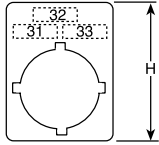

Legend plates for pushbuttons 22mm

22mm Blank fixed legend plates

Of silverygrey aluminum

Size	Catalog No.	List Price
39mm H	SK 615 540-1	\$ 3.00
44.5mm H	SK 615 541-1	

22mm Engraved fixed legend plates, with text ①

Of silverygrey aluminum

Text	Catalog No.	List Price
English		
Close	SK 615 552-13	\$ 3.00
Down	SK 615 552-14	
Emergency stop	SK 615 552-15	
Fast	SK 615 552-16	
Forward	SK 615 552-17	
In	SK 615 550-29	
Inching	SK 615 552-18	
Jog	SK 615 552-JO	
Left	SK 615 552-39	
Lower	SK 615 552-20	
Off	SK 615 552-21	
On	SK 615 552-22	
Open	SK 615 552-23	
Out	SK 615 552-24	
Raise	SK 615 552-25	
Reset	SK 615 552-27	
Reverse	SK 615 552-28	
Right	SK 615 552-40	
Run	SK 615 552-29	
Slow	SK 615 552-30	
Start	SK 615 550-44	
Stop	SK 615 552-31	
Up	SK 615 552-32	

Legend plates without or with customer-selected text

Of aluminum

Number of operations	Max number of characters per line	Dimensions			Without text Catalog No.	List Price
		A	L	C		
1	7	-	29.6	23.6	SK 615 545-1	\$ 6.00
2	20	30.5	60	54	SK 615 545-2	
2	24	40	70	64	SK 615 545-3	
3	33	30.5	90	84	SK 615 545-4	
3	42	40	110	104	SK 615 545-5	

① Text height 3 mm.

Legend plates for 3 position selector switches 22mm

H = 39 mm

H = 39 mm

H = 44.5 mm

Engraved fixed legend plates, with symbols ①

Of silvergrey aluminum

Symbol/Text