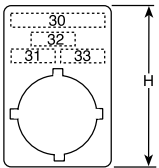

Legend plates for pushbuttons 22mm

22mm Blank fixed legend plates

Of silverygrey aluminum

Size	Catalog No.	List Price
39mm H	SK 615 540-1	\$ 3.00
44.5mm H	SK 615 541-1	

22mm Engraved fixed legend plates, with text ①

Legend plates without or with customer-selected text

Of aluminum

Number of operations	Max number of characters per line	Dimensions			Without text Catalog No.	List Price
		A	L	C		
1	7	-	29.6	23.6	SK 615 545-1	\$ 6.00
2	20	30.5	60	54	SK 615 545-2	
2	24	40	70	64	SK 615 545-3	
3	33	30.5	90	84	SK 615 545-4	
3	42	40	110	104	SK 615 545-5	

① Text height 3 mm.

Legend plates for 3 position selector switches 22mm

H = 39 mm

H = 39 mm

H = 44.5 mm

Engraved fixed legend plates, with symbols ①

Of silvergrey aluminum

Symbol/Text