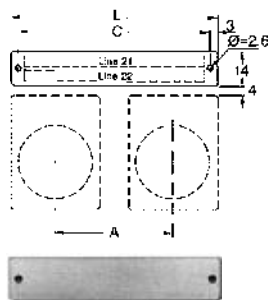

Legend plates for pushbuttons 22mm

22mm Blank fixed legend plates

Of silverygrey aluminum

Size	Catalog No.	List Price
39mm H	SK 615 540-1	\$ 3.00
44.5mm H	SK 615 541-1	

22mm Engraved fixed legend plates, with text ①

Of silverygrey aluminum

Text	Catalog No.	List Price
English		
Close	SK 615 552-13	\$ 3.00
Down	SK 615 552-14	
Emergency stop	SK 615 552-15	
Fast	SK 615 552-16	
Forward	SK 615 552-17	
In	SK 615 550-29	
Inching	SK 615 552-18	
Jog	SK 615 552-JO	
Left	SK 615 552-39	
Lower	SK 615 552-20	
Off	SK 615 552-21	
On	SK 615 552-22	
Open	SK 615 552-23	
Out	SK 615 552-24	
Raise	SK 615 552-25	
Reset	SK 615 552-27	
Reverse	SK 615 552-28	
Right	SK 615 552-40	
Run	SK 615 552-29	
Slow	SK 615 552-30	
Start	SK 615 550-44	
Stop	SK 615 552-31	
Up	SK 615 552-32	

Legend plates without or with customer-selected text

Of aluminum

Number of operations	Max number of characters per line	Dimensions			Without text Catalog No.	List Price
		A	L	C		
1	7	-	29.6	23.6	SK 615 545-1	\$ 6.00
2	20	30.5	60	54	SK 615 545-2	
2	24	40	70	64	SK 615 545-3	
3	33	30.5	90	84	SK 615 545-4	
3	42	40	110	104	SK 615 545-5	

① Text height 3 mm.

Legend plates for 3 position selector switches 22mm

H = 39 mm

H = 39 mm

H = 44.5 mm

Engraved fixed legend plates, with symbols ①

Of silvergrey aluminum

Symbol/Text